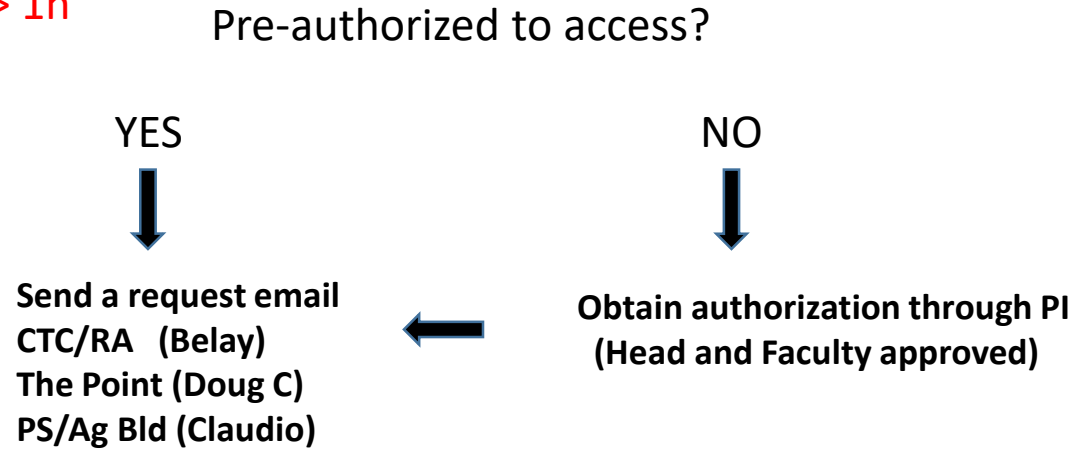

Changes to the schedule for short (< 10h per week) visits

Need to access Bld > 1h

Need to access Bld < 1h

PS Bld	(Claudio)
Ag Bld	(Claudio/Volunteer?)
The Point	(Doug C)
CTC /Research Annex	(Belay)